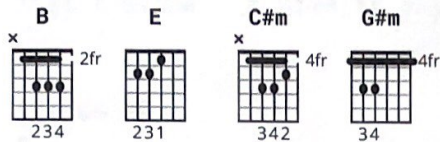

# Sorry chords by Mali-Koa

Difficulty: novice  
Tuning: E A D G B E  
Key: B

(3)  
1 1 1 1 1 1

## CHORDS

[Verse 1]

**B**  
I miss laying in the park  
I miss the walks out at the dark **E**  
You are my first and you'll be the last  
I miss the rhythm of your heart **B**  
I miss your head laid on my chest  
You always said that I was the best **E**