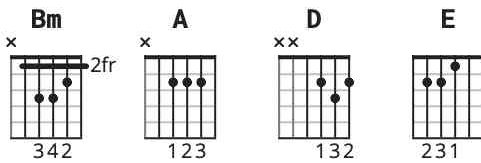

Scarborough Fair chords by Simon & Garfunkel

CHORDS

STRUMMING

WHOLE SONG 129 bpm

Scarborough Fair
Simon and Garfunkel

Capo: 7th fret
Play: Am
Key: Em

(Chords)

E-A-D-G-B-e
G/B x-2-0-0-0-x

[Verse 1]

Bm A Bm
Are you going to Scarborough Fair
D Bm D E Bm
Parsley, sage, rosemary and thyme
Bm D A Bm A
Remember me to one who lives there
Bm A Bm
She once was a true love of mine

[Verse 2]

Bm A Bm
Tell her to make me a cambric shirt
(On the side of a hill in the deep forest green)
D Bm D E Bm
Parsley, sage, rosemary and thyme
(Tracing of sparrow on snow-crested brown)
Bm D A Bm A
Without no seams nor nee-ee-dle work
(Blankets and bedclothes the child of the mountain)