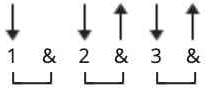

Scarborough Fair chords by Simon & Garfunkel

CHORDS

STRUMMING

WHOLE SONG 129 bpm

Scarborough Fair
Simon and Garfunkel

Capo: 7th fret
Play: Am
Key: Em

(Chords)

E-A-D-G-B-e
G/B x-2-0-0-0-x

[Verse 1]

Bm A Bm
Are you going to Scarborough Fair
D Bm D E Bm
Parsley, sage, rosemary and thyme
Bm D A Bm A
Remember me to one who lives there
Bm A Bm
She once was a true love of mine

[Verse 2]

Bm A Bm
Tell her to make me a cambric shirt
(On the side of a hill in the deep forest green)
D Bm D E Bm
Parsley, sage, rosemary and thyme
(Tracing of sparrow on snow-crested brown)
Bm D A Bm A
Without no seams nor nee-ee-dle work
(Blankets and bedclothes the child of the mountain)